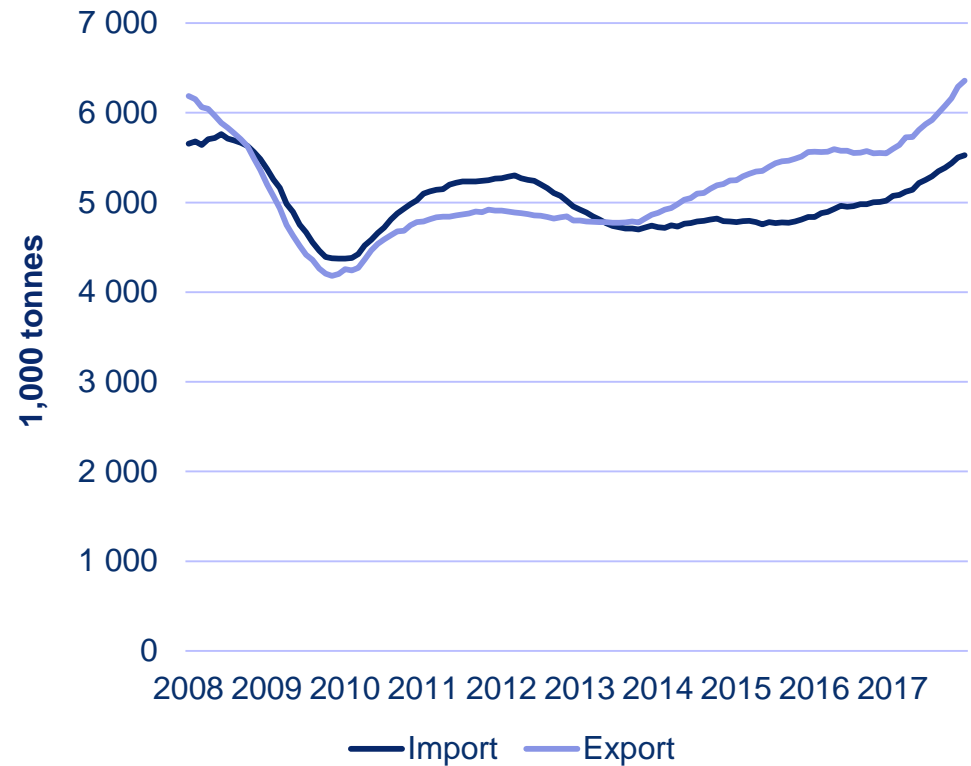

Passenger traffic

Unitised Cargo Traffic

Unitised Cargo Traffic 2007-12/2017, sliding 12 months

Container Traffic

Total container traffic TEU, 12 month sliding
2006–12/2017