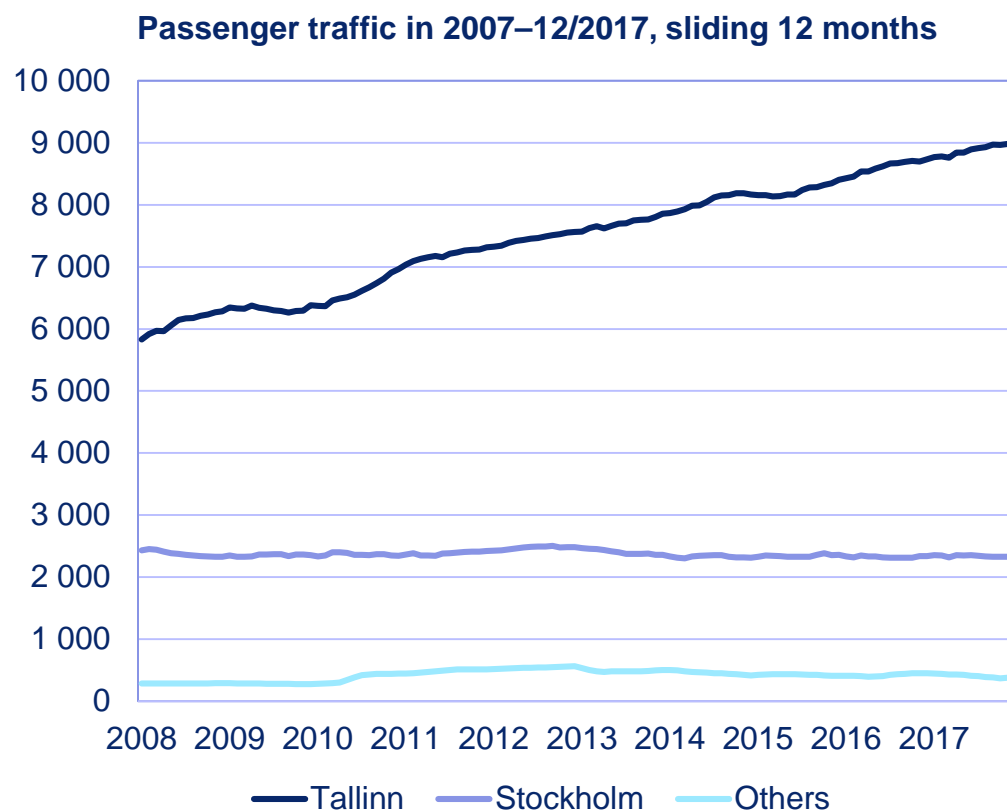

Passenger traffic

Unitised Cargo Traffic

Unitised Cargo Traffic 2007-12/2017, sliding 12 months

Container Traffic

Total container traffic TEU, 12 month sliding
2006–12/2017